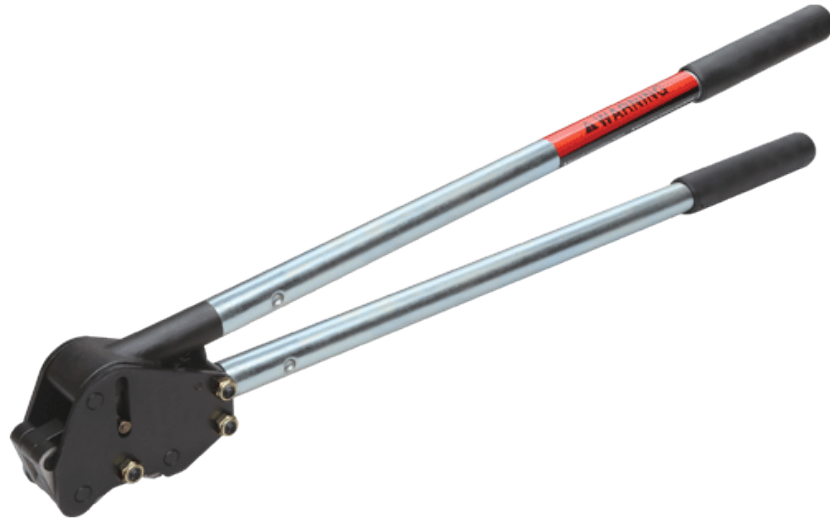

## DRS-25/32

**HEAVY DUTY TYPE - SIDE ACTION**

**(25mm, 32mm STEEL STRAP)**

### ■ 표준사양 / SPECIFICATIONS

Model	DRS-25	DRS-32
Strap Width	25.0mm (1")	32.0mm (1 1/4")
Strap Thickness	0.8mm(0.030") to 1.0mm(0.040")	
Joint Type	Double Reverse Notch	
Weight	3.8Kg (8.4 Lb)	